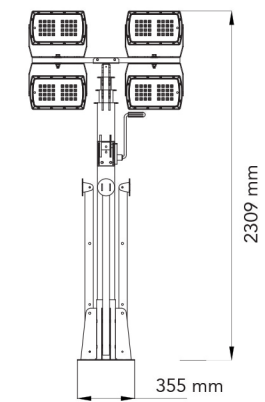

### GALVANIZED MAST

Rotation	/
Height	5,5 m
Mast	Manual
Wind resistance	80 km/h

### DIMENSIONS & SHIPMENT

192 x 36 x 64 cm  
95 kg