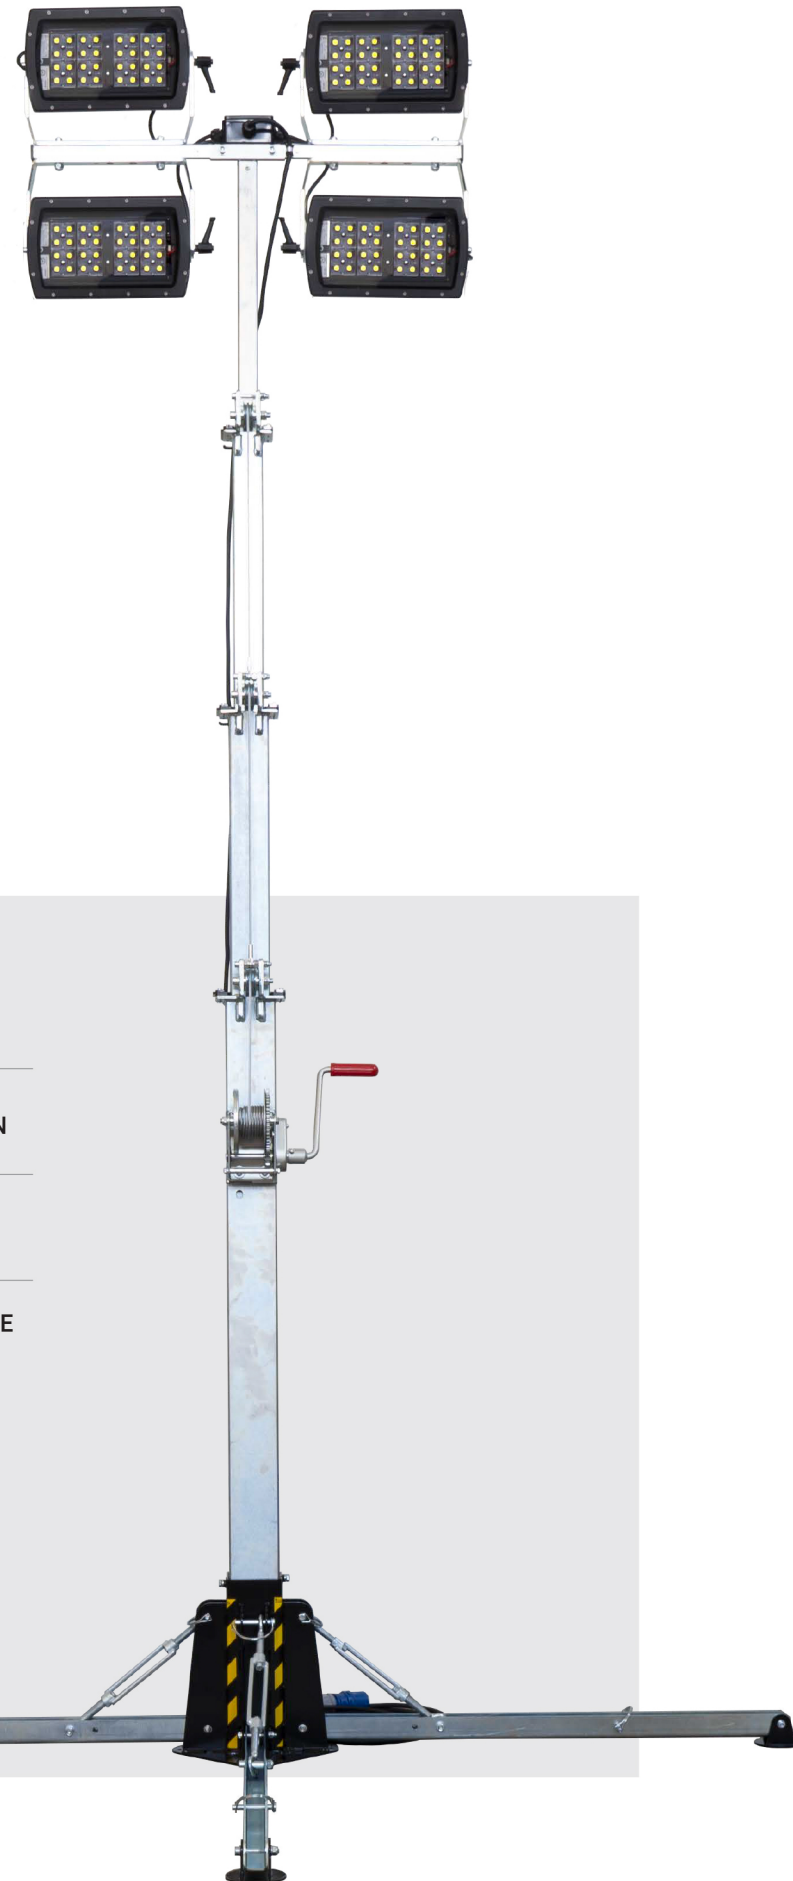

## Model M

Die cast aluminum body highly resistant  
rated IP67 with a lifetime of 85.000 hours

- Zinc-plating vertical mast with manual lifting system
- Option 7 meters height available upon request (lighting area 2000 or 2800 mq)
- 4 adjustable stabilizers

### ENERGY CONSUMPTION

Energy consumption	4x75w = 0.3 Kw
	4x160w = 0.64 kw

### GALVANIZED MAST

Rotation	/
Height	5,5 m
Mast	Manual
Wind resistance	80 km/h

### DIMENSIONS & SHIPMENT

192 x 36 x 64 cm  
95 kg