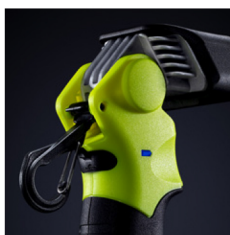

700
LUMEN

3 1/2 - 180H
RUNTIME

31 M
RANGE

IP65
IP RATING

HIGH CRI RECHARGEABLE RIGHT ANGLE WORK LIGHT

- 700 Lumen high CRI 96+ White 6500K COB LED
- With red static & flashing modes
- 130° Rotating head to angle the light output
- Super tough copolymer, TPR & aluminium construction
- Glow-in-the-dark strip around reflector for extra visibility
- Strong magnetic base
- Convenient magnetic charging station
- Detachable 140° rotating hanging hook
- IP65 dust & water resistant
- High power 4500mAh li-ion battery
- Battery level and charging indicator LED
- Faster 2A USB-C charging - 3 hour charge time
- 1m high quality USB-C cable included

BATTERY 3.7v 4500mAh Li-ion Rechargeable Battery
WEIGHT 222g (light only) / 252g (with charging base)
DIMENSION 85 x 184 x 54mm (folded) / 76 x 186 x 54mm (extended)

USB
TYPE-C

130° ROTATING HEAD &
HANGING HOOK

REMOVABLE 140° ROTATING
HANGING HOOK