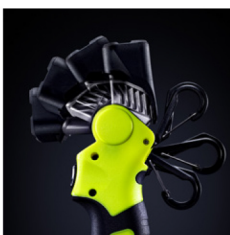

700
LUMEN

3 1/2 - 180H
RUNTIME

31 M
RANGE

IP65
IP RATING

HIGH CRI RECHARGEABLE RIGHT ANGLE WORK LIGHT

- 700 Lumen high CRI 96+ White 6500K COB LED
- With red static & flashing modes
- 130° Rotating head to angle the light output
- Super tough copolymer, TPR & aluminium construction
- Glow-in-the-dark strip around reflector for extra visibility
- Strong magnetic base
- Convenient magnetic charging station
- Detachable 140° rotating hanging hook
- IP65 dust & water resistant
- High power 4500mAh li-ion battery
- Battery level and charging indicator LED
- Faster 2A USB-C charging - 3 hour charge time
- 1m high quality USB-C cable included

BATTERY 3.7v 4500mAh Li-ion Rechargeable Battery
WEIGHT 222g (light only) / 252g (with charging base)
DIMENSION 85 x 184 x 54mm (folded) / 76 x 186 x 54mm (extended)

USB
TYPE-C

130° ROTATING HEAD &
HANGING HOOK

REMOVABLE 140° ROTATING
HANGING HOOK