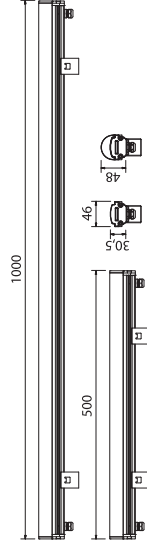

SLIMBAR FLAT

RGBW

- Ultra small form factor aluminium case
- In-Out connectors for fast and easy wiring
- Available 100 cm and 50 cm length

[Optional]

- Light diffuser

The SLIMBAR FLAT RGBW/FC is an ultra small form factor LED LINEAR BAR with IP67 rating protection.

This kind of LED bar series is then suitable for accent lighting.

To drive SLIMBAR FLAT use SLIMBAR PILOT Fixture colour finishing is grey.

Optional milk light diffuser

Studio Due

ITEM	FIXTURE	100cm [KEY features]	50cm [KEY features]
LEDs	RGBW	28+28+28+28 Red-Green-Blue-Cold White	14+14+14+14 Red-Green-Blue-Cold White
Total light power		32W	16W
Lumen		R 460, G 950, B 260, W 1300 (CW)	R 230, G 475, B 130, W 650 (CW)
Optics			120° beam
Power consumption		42W max - 0,8A	21W max - 0,4A
Power supply			52VDC
Physical		1000x46x30,5 mm (profile dim.)	500x46x30,5 mm (profile dim.)
Weight		1 Kg	0,5 Kg

art. 1710: SLIMBAR FLAT RGBW