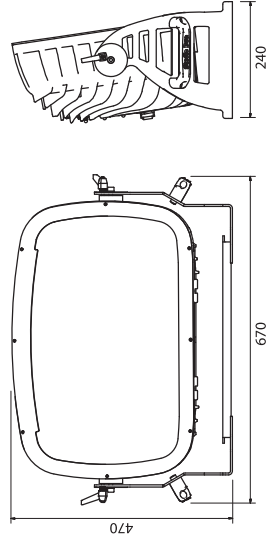

STUDIOLED 600

RGBWA

led wall washer 35

- Zoom from 15° to 40°
- RGBWA wash lighting
- Very high luminous flux

Suitable both for outdoor use to valorize buildings and historical monuments.

Standard fixture colour finishing is black.
Optional: grey and white (art. FX-COLOUR).
Optional: marine grade treatment.

from 15° to 40°
zoom

Studio Due

ITEM	FIXTURE	[KEY features]
LEDs	RGBWA	22 powerful RGBW+A LEDs arrays
Total light power		450W
Lumen		R 3500, G 7000, B 2000, W 6000, A 1500
Optics		52mm motorized optic system - Zoom from 15° to 40°
Power consumption (max)		500W
Voltage range		Universal 100 - 240Vac
Physical		670x240x470 mm
Weight		31 Kg