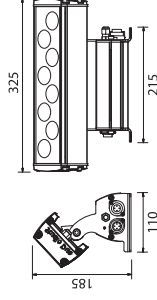

art. 1702: ARCHI 40 RGBW