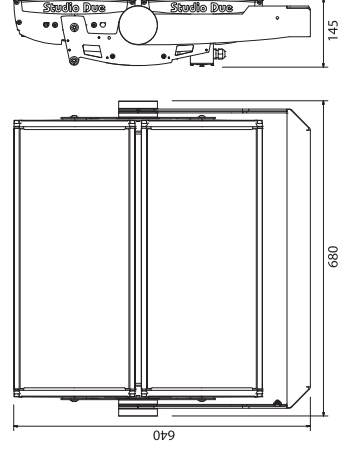

Studio Due

ITEM	FIXTURE	CITYCOLOR LED [ KEY features ]	CITYCOLOR LED/E [ KEY features ]
LEDs	RGBW LED	120 RGBW/FC CREE XML (16W)	120 RGBW/FC EDISON FEDERAL 5050 (12W)
Total light power		580W	580W
Lumen		R 9000, G 16000, B 2800, W 20000	R 8000, G 14000, B 2600, W 18000
Optics		Square Open (20°x30°) 38 mm - On request: medium, wide and narrow beam	
Power consumption		600W	600W
Voltage range		Universal 100 - 240Vac	
Physical		680x145x640 mm	
Weight		32 Kg	