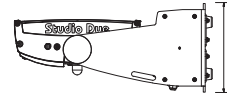

art. 1304: CITYBEAM LED 24 RGBW
art. 1303: CITYBEAM LED 12 RGBW