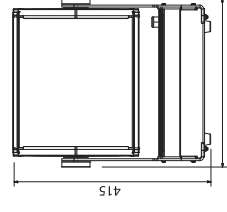

art. 1304: CITYBEAM LED 24 RGBW
art. 1303: CITYBEAM LED 12 RGBW