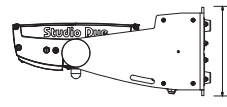

art. 1304: CITYBEAM LED 24 RGBW
art. 1303: CITYBEAM LED 12 RGBW