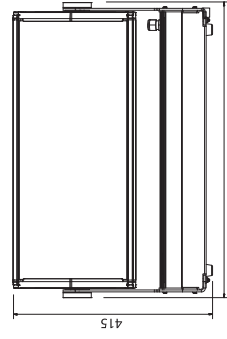

art. 1304: CITYBEAM LED 24 RGBW
art. 1303: CITYBEAM LED 12 RGBW