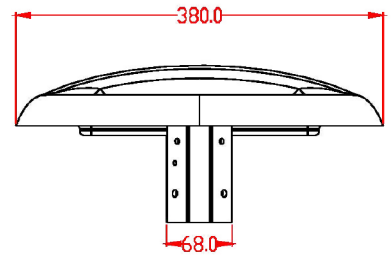

80W

12,800LM \pm 5%
4.0kg \pm 5%
 ϕ 380*162mm

100W

16,000LM \pm 5%
4.1kg \pm 5%
 ϕ 380*162mm

150W

24,000LM \pm 5%
4.2kg \pm 5%
 ϕ 380*162mm

200W

32,000LM \pm 5%
6.0kg \pm 5%
 ϕ 500*168mm

240W

38,400LM \pm 5%
6.0kg \pm 5%
 ϕ 500*168mm

LEDX.NO

Type A: 380mm series

Wattage	Net Weight
80W	4.0kg ± 5%
100W	4.1kg ± 5%
150W	4.2kg ± 5%

Type B: 500mm series

Wattage	Net Weight
200W	6.0kg ± 5%
240W	6.0kg ± 5%