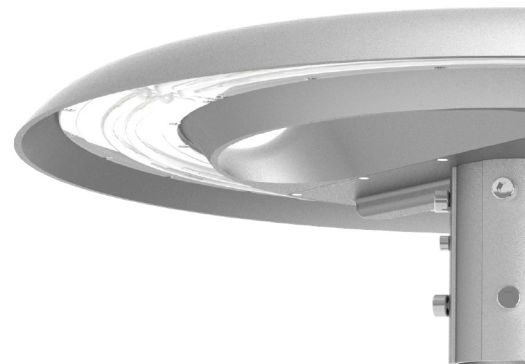

▶ **Hydrophobic surface**

Too smooth to gather any dirt

▶ **Rust resistant**

All aluminium body

▶ **Highly Efficient System**

160Lm/w lighting output

▶ **IP66**

Integrated design protect the light from water & dirt

▶ **High robustness**

Provide long-term lighting

Parameters

WATTAGE	80/100/150/200/240W
DRIVER	MEANWELL
LAMP EFFICIENCY	160LM/W \pm 5%
LIGHT SOURCE	LUMIEDS
CRI	Ra>70/80
CCT	2700-6500K
RATED VOLTAGE	AC 100-240V 277V~,50/60Hz
POWER FACTOR	>0.95
BEAM ANGLE	60°/90°/120°
IP GRADE	IP66
OPERATING TEMP	-40°C~60°C
POLE SIZE	60/80mm

80W

12,800LM \pm 5%
4.0kg \pm 5%
 ϕ 380*162mm

100W

16,000LM \pm 5%
4.1kg \pm 5%
 ϕ 380*162mm

150W

24,000LM \pm 5%
4.2kg \pm 5%
 ϕ 380*162mm

200W

32,000LM \pm 5%
6.0kg \pm 5%
 ϕ 500*168mm