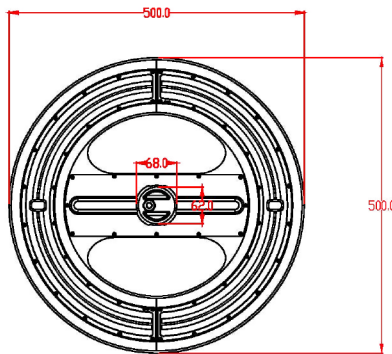

80W

12,800LM \pm 5%
4.0kg \pm 5%
 ϕ 380*162mm

100W

16,000LM \pm 5%
4.1kg \pm 5%
 ϕ 380*162mm

150W

24,000LM \pm 5%
4.2kg \pm 5%
 ϕ 380*162mm

200W

32,000LM \pm 5%
6.0kg \pm 5%
 ϕ 500*168mm

240W

38,400LM \pm 5%
6.0kg \pm 5%
 ϕ 500*168mm

LEDX.NO

Type A: 380mm series

Wattage	Net Weight
80W	4.0kg ± 5%
100W	4.1kg ± 5%
150W	4.2kg ± 5%

Type B: 500mm series

Wattage	Net Weight
200W	6.0kg ± 5%
240W	6.0kg ± 5%