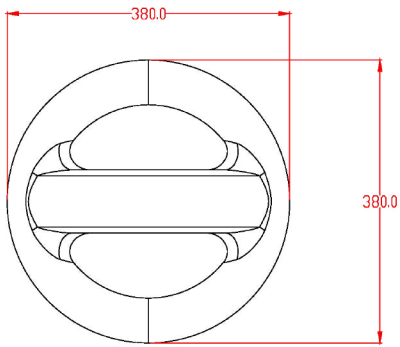

▶ **High robustness**

Provide long-term lighting

Parameters

WATTAGE	80/100/150/200/240W
DRIVER	MEANWELL
LAMP EFFICIENCY	160LM/W \pm 5%
LIGHT SOURCE	LUMIEDS
CRI	Ra>70/80
CCT	2700-6500K
RATED VOLTAGE	AC 100-240V 277V~,50/60Hz
POWER FACTOR	>0.95
BEAM ANGLE	60°/90°/120°
IP GRADE	IP66
OPERATING TEMP	-40°C~60°C
POLE SIZE	60/80mm

80W

12,800LM \pm 5%
4.0kg \pm 5%
 ϕ 380*162mm

100W

16,000LM \pm 5%
4.1kg \pm 5%
 ϕ 380*162mm

150W

24,000LM \pm 5%
4.2kg \pm 5%
 ϕ 380*162mm

200W

32,000LM \pm 5%
6.0kg \pm 5%
 ϕ 500*168mm

240W

38,400LM \pm 5%
6.0kg \pm 5%
 ϕ 500*168mm

LEDX.NO

Type A: 380mm series

Wattage	Net Weight
80W	4.0kg ± 5%
100W	4.1kg ± 5%
150W	4.2kg ± 5%

Type B: 500mm series

Wattage	Net Weight
200W	6.0kg ± 5%
240W	6.0kg ± 5%