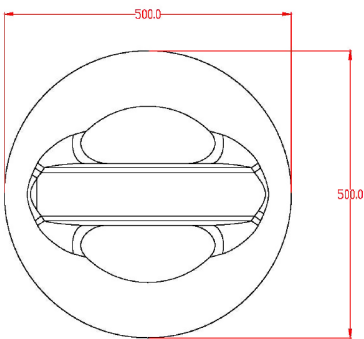

80W

12,800LM \pm 5%
4.0kg \pm 5%
 ϕ 380*162mm

100W

16,000LM \pm 5%
4.1kg \pm 5%
 ϕ 380*162mm

150W

24,000LM \pm 5%
4.2kg \pm 5%
 ϕ 380*162mm

200W

32,000LM \pm 5%
6.0kg \pm 5%
 ϕ 500*168mm

240W

38,400LM \pm 5%
6.0kg \pm 5%
 ϕ 500*168mm

LEDX.NO

Type A: 380mm series

Wattage	Net Weight
80W	4.0kg ± 5%
100W	4.1kg ± 5%
150W	4.2kg ± 5%

Type B: 500mm series

Wattage	Net Weight
200W	6.0kg ± 5%
240W	6.0kg ± 5%