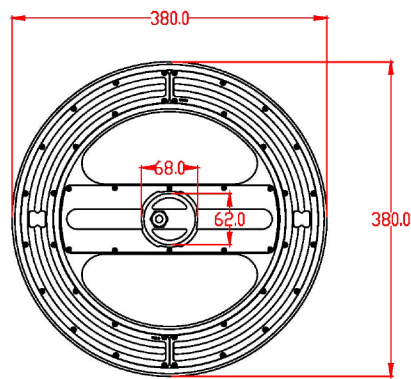

▶ **High robustness**

Provide long-term lighting

Parameters

WATTAGE	80/100/150/200/240W
DRIVER	MEANWELL
LAMP EFFICIENCY	160LM/W \pm 5%
LIGHT SOURCE	LUMIEDS
CRI	Ra>70/80
CCT	2700-6500K
RATED VOLTAGE	AC 100-240V 277V~,50/60Hz
POWER FACTOR	>0.95
BEAM ANGLE	60°/90°/120°
IP GRADE	IP66
OPERATING TEMP	-40°C~60°C
POLE SIZE	60/80mm

80W

12,800LM \pm 5%
4.0kg \pm 5%
 ϕ 380*162mm

100W

16,000LM \pm 5%
4.1kg \pm 5%
 ϕ 380*162mm

150W

24,000LM \pm 5%
4.2kg \pm 5%
 ϕ 380*162mm

200W

32,000LM \pm 5%
6.0kg \pm 5%
 ϕ 500*168mm

240W

38,400LM \pm 5%
6.0kg \pm 5%
 ϕ 500*168mm

LEDX.NO

Type A: 380mm series

Wattage	Net Weight
80W	4.0kg ± 5%
100W	4.1kg ± 5%
150W	4.2kg ± 5%

Type B: 500mm series

Wattage	Net Weight
200W	6.0kg ± 5%
240W	6.0kg ± 5%