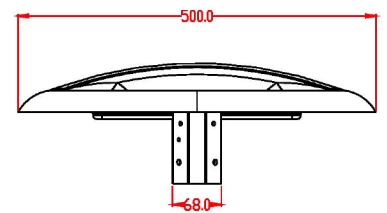

80W

12,800LM \pm 5%
4.0kg \pm 5%
 ϕ 380*162mm

100W

16,000LM \pm 5%
4.1kg \pm 5%
 ϕ 380*162mm

150W

24,000LM \pm 5%
4.2kg \pm 5%
 ϕ 380*162mm

200W

32,000LM \pm 5%
6.0kg \pm 5%
 ϕ 500*168mm

240W

38,400LM \pm 5%
6.0kg \pm 5%
 ϕ 500*168mm

LEDX.NO

Type A: 380mm series

Wattage	Net Weight
80W	4.0kg ± 5%
100W	4.1kg ± 5%
150W	4.2kg ± 5%

Type B: 500mm series

Wattage	Net Weight
200W	6.0kg ± 5%
240W	6.0kg ± 5%